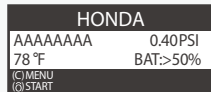

10 Program sensor complete