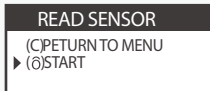

5 Press **5** to read sensor