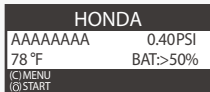

PATENTED! Copy ID

4 Read sensor

5 Press **5** to read sensor

6 Read sensor complete

7 Press "**C**" back to menu, and select COPY ID

8 Scroll down to enter ID & keep 4 ft. away from other sensors

Assign Sensor (Optional)