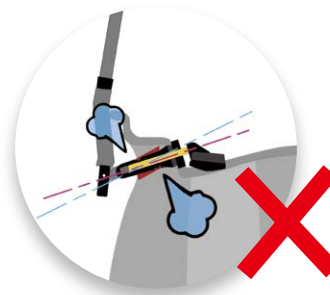

With the new Cobra 2K, technicians can install sensors correctly and quickly by pushing the sensor body and screw head without damaging the rubber valve stem or valve core.

Stop using traditional tool

Auto manufactures report that 10–15% of snap-in valves will leak after installation even when proper procedures were followed. The traditional tool tears the rubber valve and you will not notice because the damage is so microscopic and is covered by the rim.