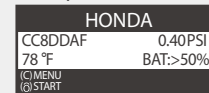

6 Program sensor complete