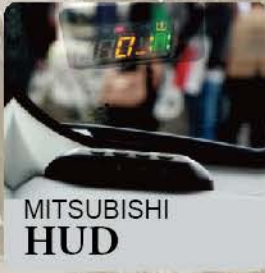

SIMPLIFIES ALL YOUR TPMS NEEDS (!)

An Experienced Leader in TPMS

We use the same quality, technology and care in our replacement sensors as we do for original equipment sensors.

ASIA OEM/OES SUPPLIER " TOYOTA, MITSUBISHI, LUXGEN, SUZUKI "