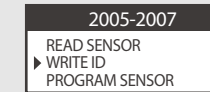

Write ID

4 Write ID