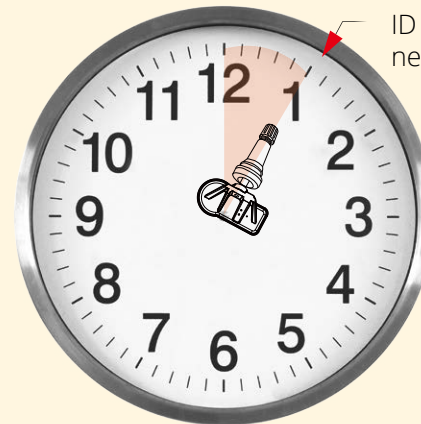

ID COPY FUNCTION

ID COPY Benefits

- All Orange Electronic sensors can be ID copied and ID Copy function is protected by U.S patent.
- Re-learn mode "Free"
- Trigger "Free"
- OBD "Free"