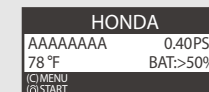

9 Program sensor complete