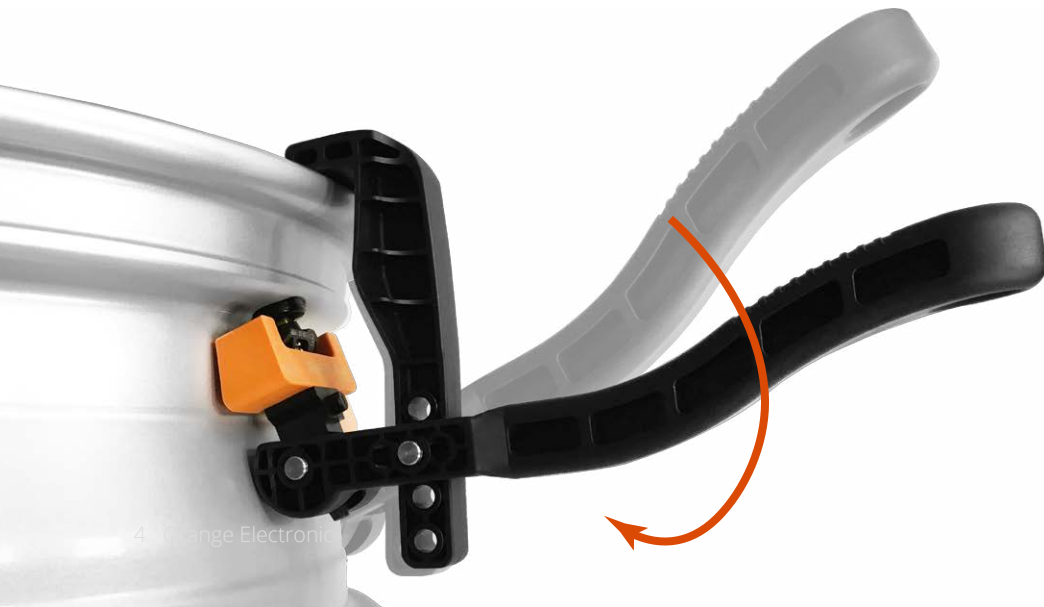

INNOVATION

THE TOTAL SOLUTION FOR INSTALLING SNAP-IN SENSORS!

watch video

Choose Cobra 2K

With the new Cobra 2K, technicians can install sensors correctly and quickly by pushing the sensor body and screw head without damaging the rubber valve stem or valve core.

Stop using traditional tool

Auto manufactures report that 10–15% of snap-in valves will leak after installation even when proper procedures were followed. The traditional tool tears the rubber valve and you will not notice because the damage is so microscopic and is covered by the rim.

No worry about lost your sensor valve cap

Technicians lost valve cap frequently because using traditional tool.