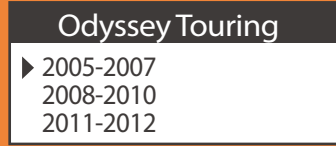

1 Vehicle Selection

2 Year

3 Select Orange Universal US

PATENTED! Copy ID

4 Read sensor

5 Press **5** to read sensor

6 Read sensor complete

7 Press "**C**" back to menu, and select COPY ID

8 Scroll down to enter ID & keep 4 ft. away from other sensors

Assign Sensor (Optional)

Key in assigned sensor ID

ASSIGN SENSOR
▶ ID : (H)
ENTER ID

select prog sensor after inputting new sensor ID

ASSIGN SENSOR
ID : (H)XXXXXXXX
▶ PROGRAM SENSOR

9 Place new sensor in cassette then press **5** to start it.

10 Program sensor complete

Program Sensor

4 Program sensor

5 Scroll down to enter ID & keep 4 ft. away from other sensors

Assign Sensor (Optional)

Key in assigned sensor ID

ASSIGN SENSOR
▶ ID : (H)
ENTER ID

select prog sensor after inputting new sensor ID

ASSIGN SENSOR
ID : (H)XXXXXXXX
▶ PROGRAM SENSOR

6 Program sensor complete

7 Place new sensor in cassette then press **5** to start it.

watch video

Write ID

4 Write ID

5 Key in the original sensor ID

6 Select ASSIGN SENSOR

7 Scroll down to enter ID & keep 4 ft. away from other sensors

Assign Sensor (Optional)

Key in assigned sensor ID

ASSIGN SENSOR
▶ ID : (H)
ENTER ID

select prog sensor after inputting new sensor ID

ASSIGN SENSOR
ID : (H)XXXXXXXX
▶ PROGRAM SENSOR

8 Place new sensor in cassette then press **5** to start it.

9 Program sensor complete