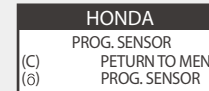

7 Place new sensor in cassette then press **5** to start it.