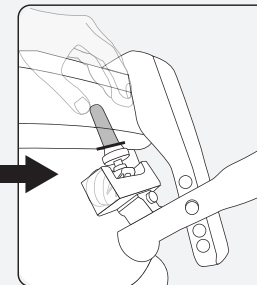

INNOVATION

THE TOTAL SOLUTION FOR INSTALLING SNAP-IN SENSORS!

watch video

Choose Cobra 2K

With the new Cobra 2K, technicians can install sensors correctly and quickly by pushing the sensor body and screw head without damaging the rubber valve stem or valve core.

Stop using traditional tool

Auto manufactures report that 10–15% of snap-in valves will leak after installation even when proper procedures were followed. The traditional tool tears the rubber valve and you will not notice because the damage is so microscopic and is covered by the rim.

Don't worry about losing sensor valve cap

Technicians lost valve cap frequently because using traditional tool.

Input rubber valve stem into wheel

Mount sensor body by holder

Hold rubber valve stem and make sure angle is less than 90 degree