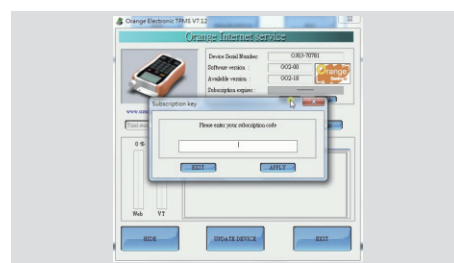

ACTIVATION/ TOOL UPDATE

Update your tool once a month to get the best user experience and newest vehicle coverage

watch video

01 Search "www.orange-electronic.com" and connect to our website

02 Choose "ABOUT" and click "Download"

03 Download "WebTPM Orange" and install it to computer

04 Make sure *power is off* before connecting to computer. Connect OPSSII to Computer by USB cable

05 Start "WebTPM Orange" software

06 Click "Renew"

07 When prompted, enter the subscription code

08 The subscription code located on the back of OPSSII

09 Press "Apply" to complete subscription code registration, then click "UPDATE DEVICE"

10 Orange Electronic

10 The screen will appear indicating new software available

11 Wait until you see it says tool been up to date.

12 Click "EXIT"

OPERATING PROCEDURE

1 Vehicle Selection

2 Year

3 Select Orange Universal US

PATENTED! Copy ID