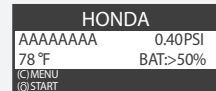

10 Program sensor complete