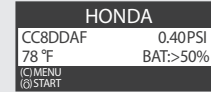

9 Place new sensor in cassette then press **6** to start it.

8 Scroll down to enter ID & keep 4 ft. away from other sensors

10 Program sensor complete

Program Sensor

4 Program sensor

6 Program sensor complete