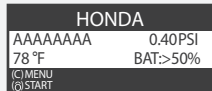

4 Read sensor

Assign Sensor
(Optional)

5 Press **6** to read sensor

Key in
assigned sensor ID

6 Read sensor complete

select prog sensor after
inputting new sensor ID

7 Press "C" back to menu, and select COPY ID