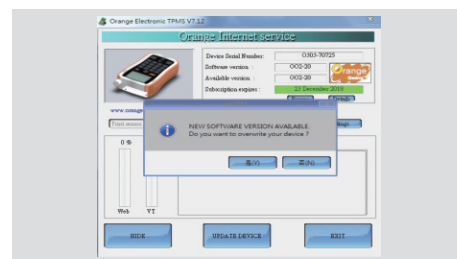

03 Download "WebTPM Orange" and install it to computer

04 Make sure *power is off* before connecting to computer. Connect OPSSII to Computer by USB cable

05 Start "WebTPM Orange" software

06 Click "Renew"

07 When prompted, enter the subscription code

08 The subscription code located on the back of OPSSII

09 Press "Apply" to complete subscription code registration, then click "UPDATE DEVICE"

10 Orange Electronic

10 The screen will appear indicating new software available

11 Wait until you see it says tool been up to date.

12 Click "EXIT"

OPERATING PROCEDURE

1 Vehicle Selection

2 Year

3 Select Orange Universal US

PATENTED! Copy ID