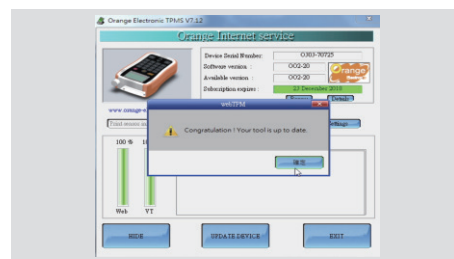

03 Download "WebTPM Orange" and install it to computer

04 Make sure *power is off* before connecting to computer. Connect OPSSII to Computer by USB cable

05 Start "WebTPM Orange" software

06 Click "Renew"

07 When prompted, enter the subscription code

08 The subscription code located on the back of OPSSII

09 Press "Apply" to complete subscription code registration, then click "UPDATE DEVICE"

10 Orange Electronic

10 The screen will appear indicating new software available

11 Wait until you see it says tool been up to date.

12 Click "EXIT"

OPERATING PROCEDURE

1 Vehicle Selection

2 Year

3 Select Orange Universal US

PATENTED! Copy ID