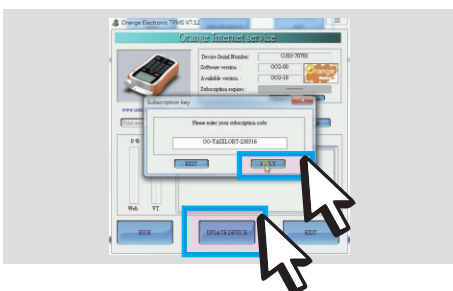

09 Press "Apply" to complete subscription code registration, then click "UPDATE DEVICE"

10 Orange Electronic