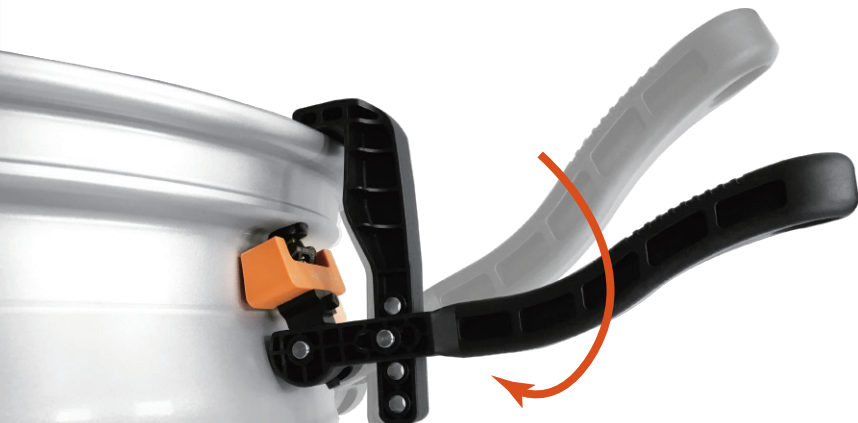

INNOVATION

THE TOTAL SOLUTION FOR INSTALLING SNAP-IN SENSORS!

watch video

Choose Cobra 2K

With the new Cobra 2K, technicians can install sensors correctly and quickly by pushing the sensor body and screw head without damaging the rubber valve stem or valve core.

Stop using traditional tool

Auto manufactures report that 10–15% of snap-in valves will leak after installation even when proper procedures were followed. The traditional tool tears the rubber valve and you will not notice because the damage is so microscopic and is covered by the rim.

Don't worry about losing sensor valve cap

Technicians lost valve cap frequently because using traditional tool.