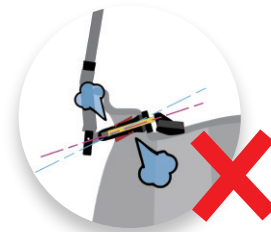

INNOVATION

THE TOTAL SOLUTION FOR INSTALLING SNAP-IN SENSORS!

watch video

Choose Cobra 2K

With the new Cobra 2K, technicians can install sensors correctly and quickly by pushing the sensor body and screw head without damaging the rubber valve stem or valve core.

Stop using traditional tool

Auto manufactures report that 10–15% of snap-in valves will leak after installation even when proper procedures were followed. The traditional tool tears the rubber valve and you will not notice because the damage is so microscopic and is covered by the rim.

Don't worry about losing sensor valve cap

Technicians lost valve cap frequently because using traditional tool.

Input rubber valve stem into wheel

Mount sensor body by holder

Hold rubber valve stem and make sure angle is less than 90 degree