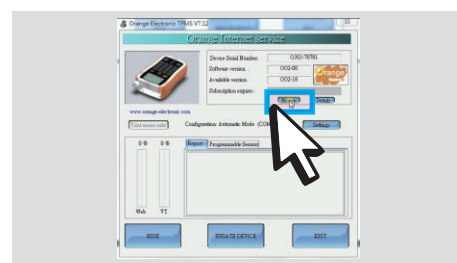

ACTIVATION/ TOOL UPDATE

Update your tool once a month to get the best user experience and newest vehicle coverage

watch video

01 Search "www.orange-electronic.com" and connect to our website

02 Choose "ABOUT" and click "Download"

03 Download "WebTPM Orange" and install it to computer

04 Make sure *power is off* before connecting to computer. Connect OPSSII to Computer by USB cable

05 Start "WebTPM Orange" software

06 Click "Renew"