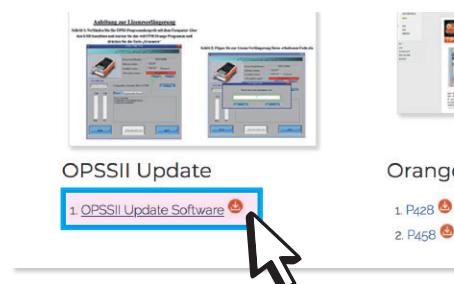

ACTIVATION/ TOOL UPDATE

Update your tool once a month to get the best user experience and newest vehicle coverage

watch video

01 Search "www.orange-electronic.com" and connect to our website

02 Choose "ABOUT" and click "Download"