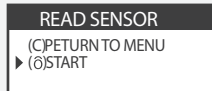

5 Press **6** to read sensor