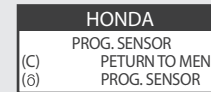

7 Place new sensor in cassette then press **6** to start it.