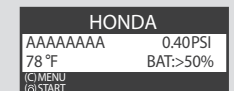

9 Program sensor complete