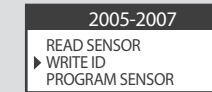

Write ID

4 Write ID